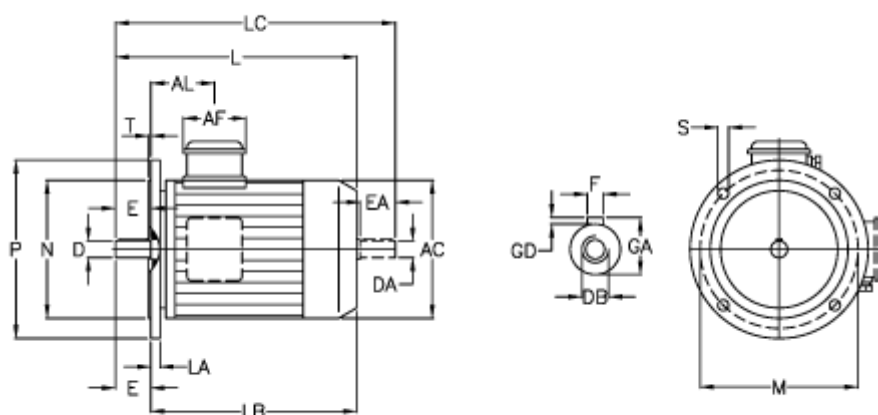

Article number: 252300400414

Description: ICME IE3 Tree-phase motor TPE112MA4-4 4.0KW
1400 rpm 230-400V 50HZ IP55 B5

Measures

A/F = 84	F = 8	N = 180
AC = 219	GA = 31	P = 250
AL = 97	GD = 8	S = 14
D = 28	L = 385	T = 4
DA = 28	LA = 14	
DB = M10	LB = 325	
E = 60	LC = 448	
EA = 60	M = 215	